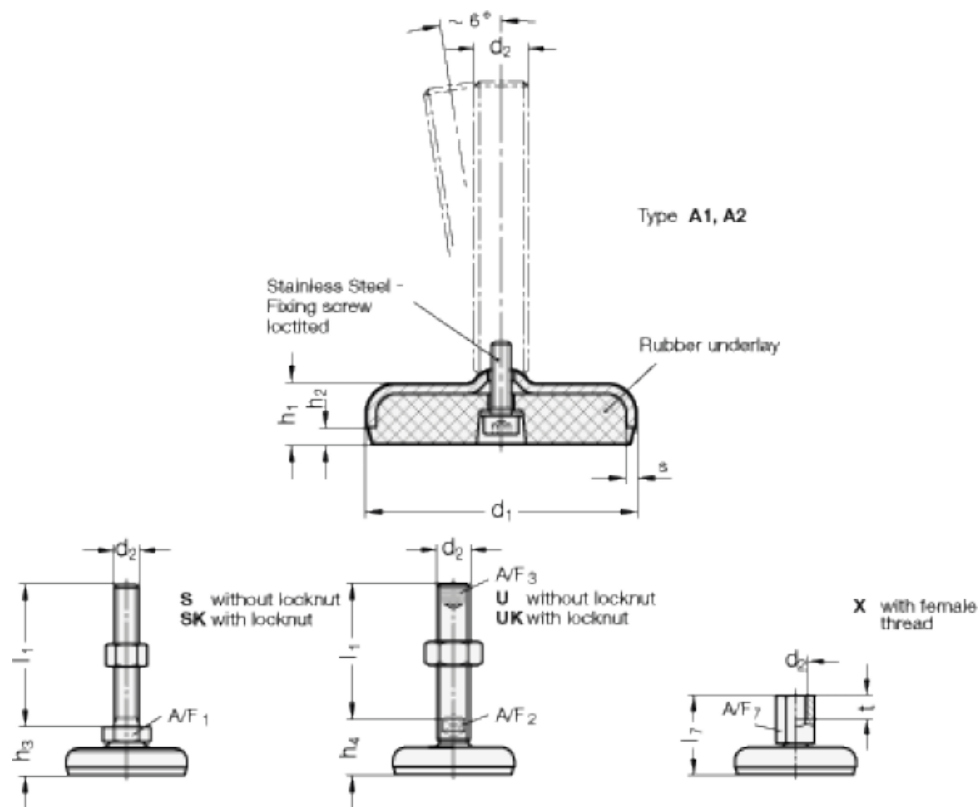

Data Sheet

Article number: 2030120M20125A1UK

Description: E+G levelling foot
GN 30-120-M20-125-A1-UK

Note: UK With nut, Hexagon socket at the top, Wrench flat at the bottom

Measures

A/F2 = 15

s = 4

A/F3 = 10

d1 = 120

d2 = M20

h1 = 22

h2 = 6

h4 = 39

l1 = 125